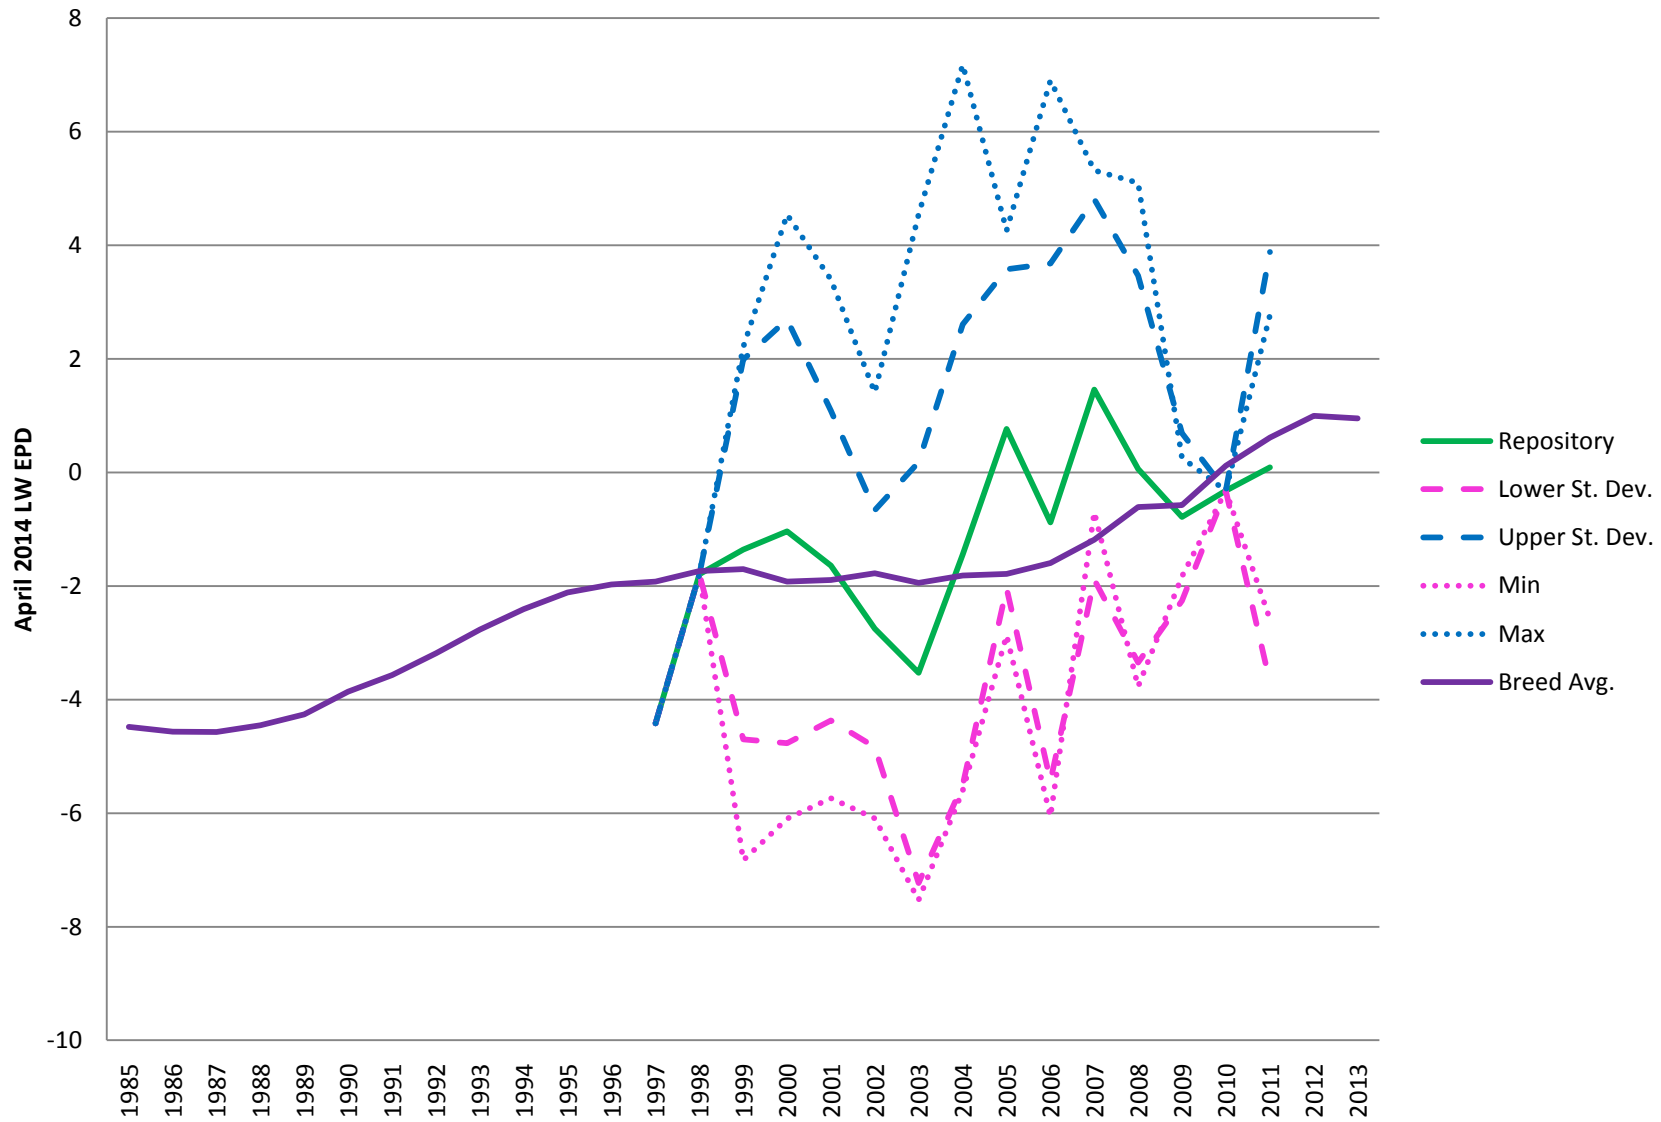

Yorkshire: Number of Repository Boars by Birth Year

Number Born Alive: Breed & Repository Average, Standard Deviation, Minimum & Maximum EPD for Yorkshire

Number Weaned: Breed & Repository Average, Standard Deviation, Minimum & Maximum EPD for Yorkshire

21-Day Litter Weight: Breed & Repository Average, Standard Deviation, Minimum & Maximum EPD for Yorkshire

Backfat: Breed & Repository Average, Standard Deviation, Minimum & Maximum EPD for Yorkshire

Days to 250 lbs.: Breed & Repository Average, Standard Deviation, Minimum & Maximum EPD for Yorkshire

Pounds of Lean: Breed & Repository Average, Standard Deviation, Minimum & Maximum EPD for Yorkshire