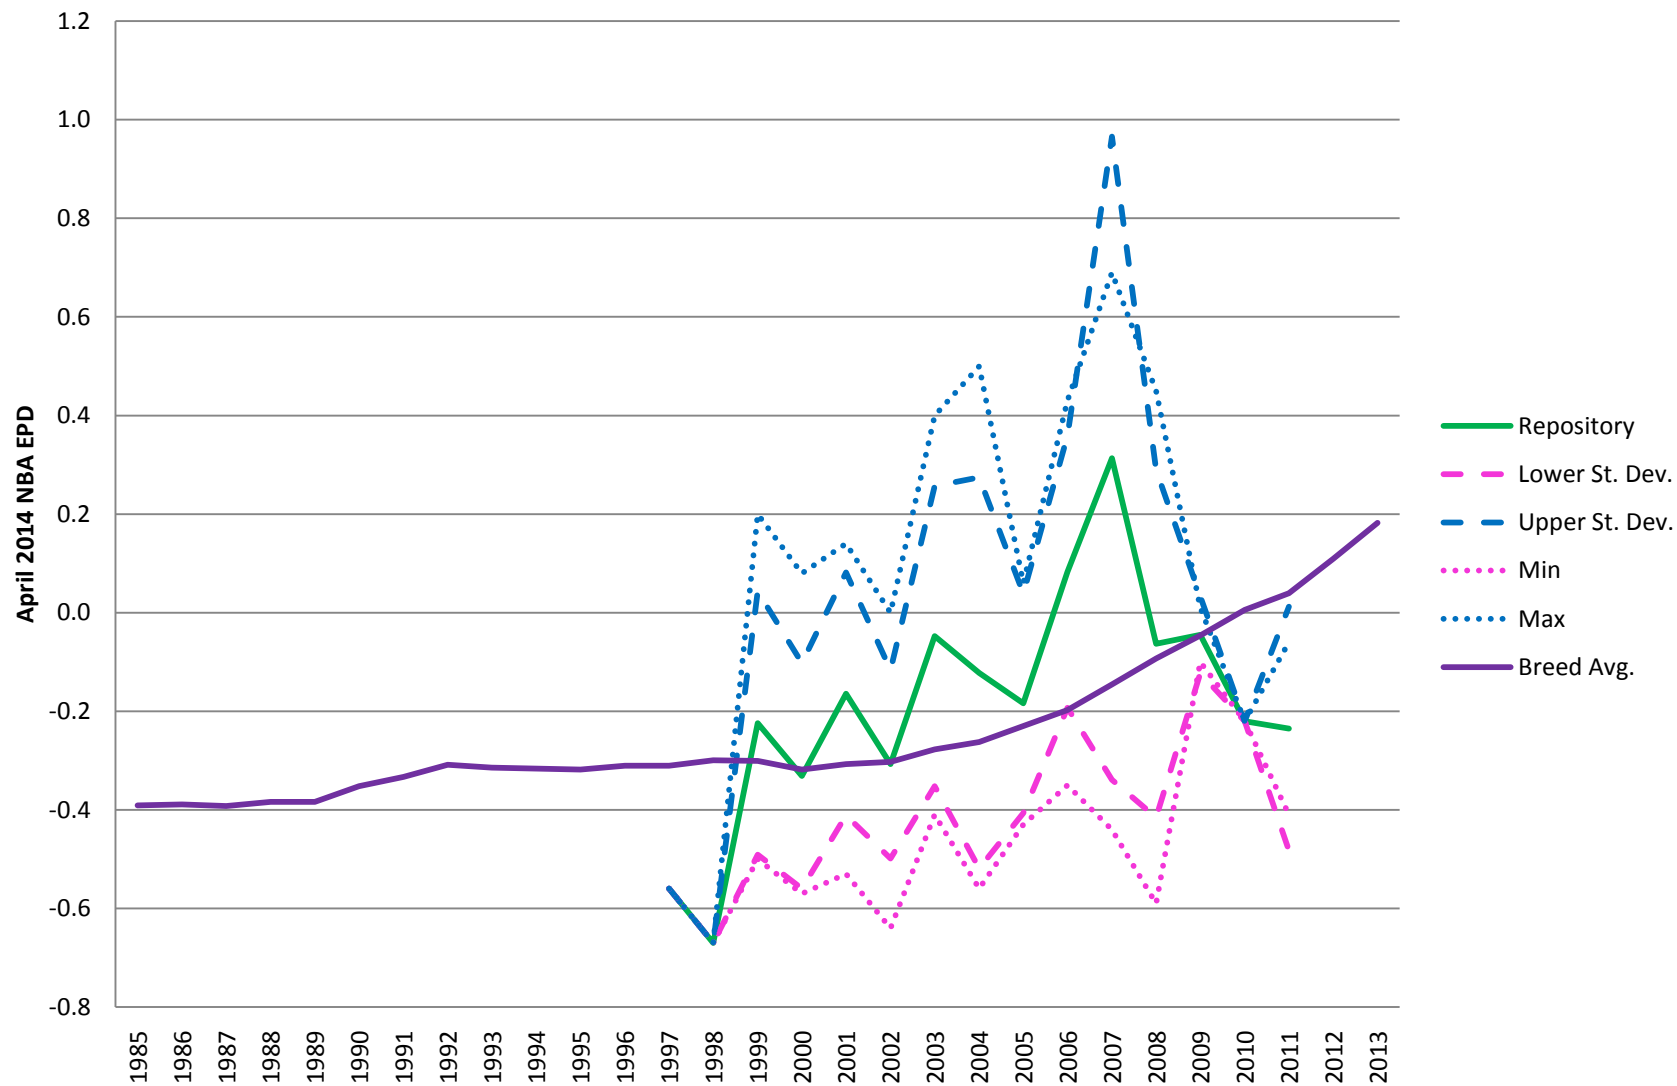

Yorkshire: Number of Repository Boars by Birth Year

Number Born Alive: Breed & Repository Average, Standard Deviation, Minimum & Maximum EPD for Yorkshire

Number Weaned: Breed & Repository Average, Standard Deviation, Minimum & Maximum EPD for Yorkshire

21-Day Litter Weight: Breed & Repository Average, Standard Deviation, Minimum & Maximum EPD for Yorkshire

Backfat: Breed & Repository Average, Standard Deviation, Minimum & Maximum EPD for Yorkshire

Days to 250 lbs.: Breed & Repository Average, Standard Deviation, Minimum & Maximum EPD for Yorkshire

Pounds of Lean: Breed & Repository Average, Standard Deviation, Minimum & Maximum EPD for Yorkshire