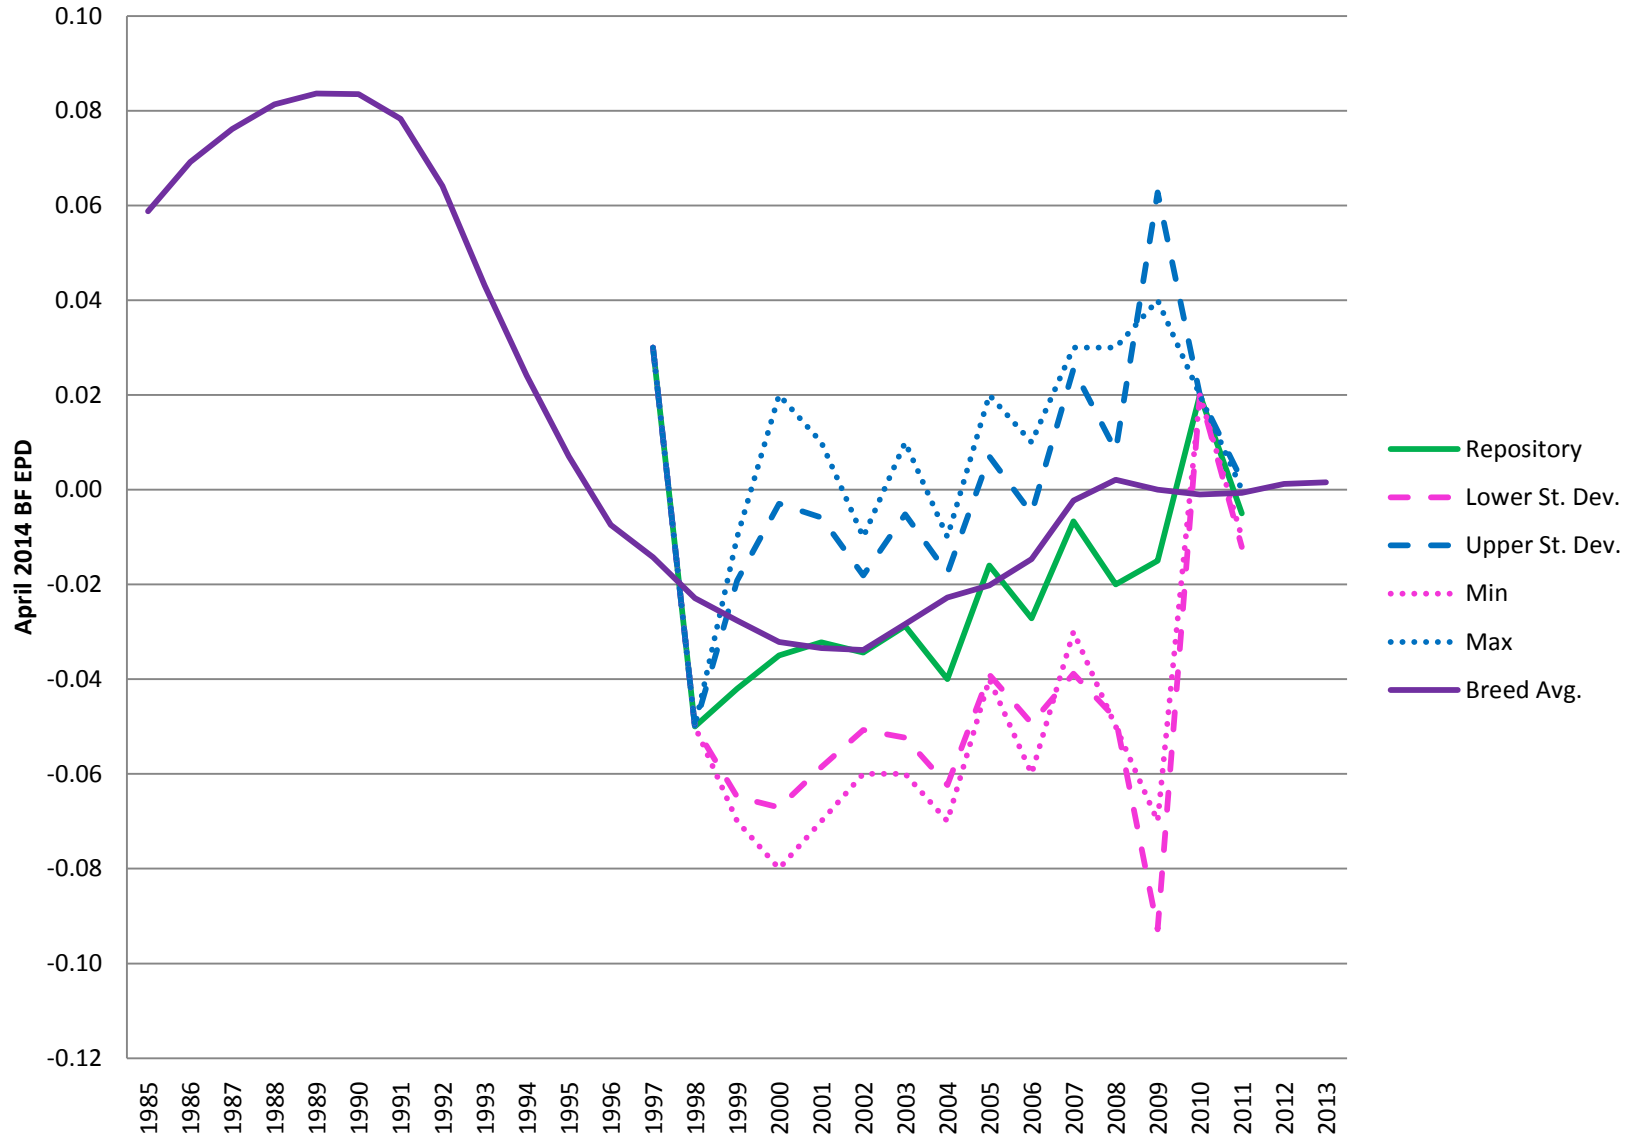

Yorkshire: Number of Repository Boars by Birth Year

Number Born Alive: Breed & Repository Average, Standard Deviation, Minimum & Maximum EPD for Yorkshire

Number Weaned: Breed & Repository Average, Standard Deviation, Minimum & Maximum EPD for Yorkshire

21-Day Litter Weight: Breed & Repository Average, Standard Deviation, Minimum & Maximum EPD for Yorkshire

Backfat: Breed & Repository Average, Standard Deviation, Minimum & Maximum EPD for Yorkshire

Days to 250 lbs.: Breed & Repository Average, Standard Deviation, Minimum & Maximum EPD for Yorkshire

Pounds of Lean: Breed & Repository Average, Standard Deviation, Minimum & Maximum EPD for Yorkshire