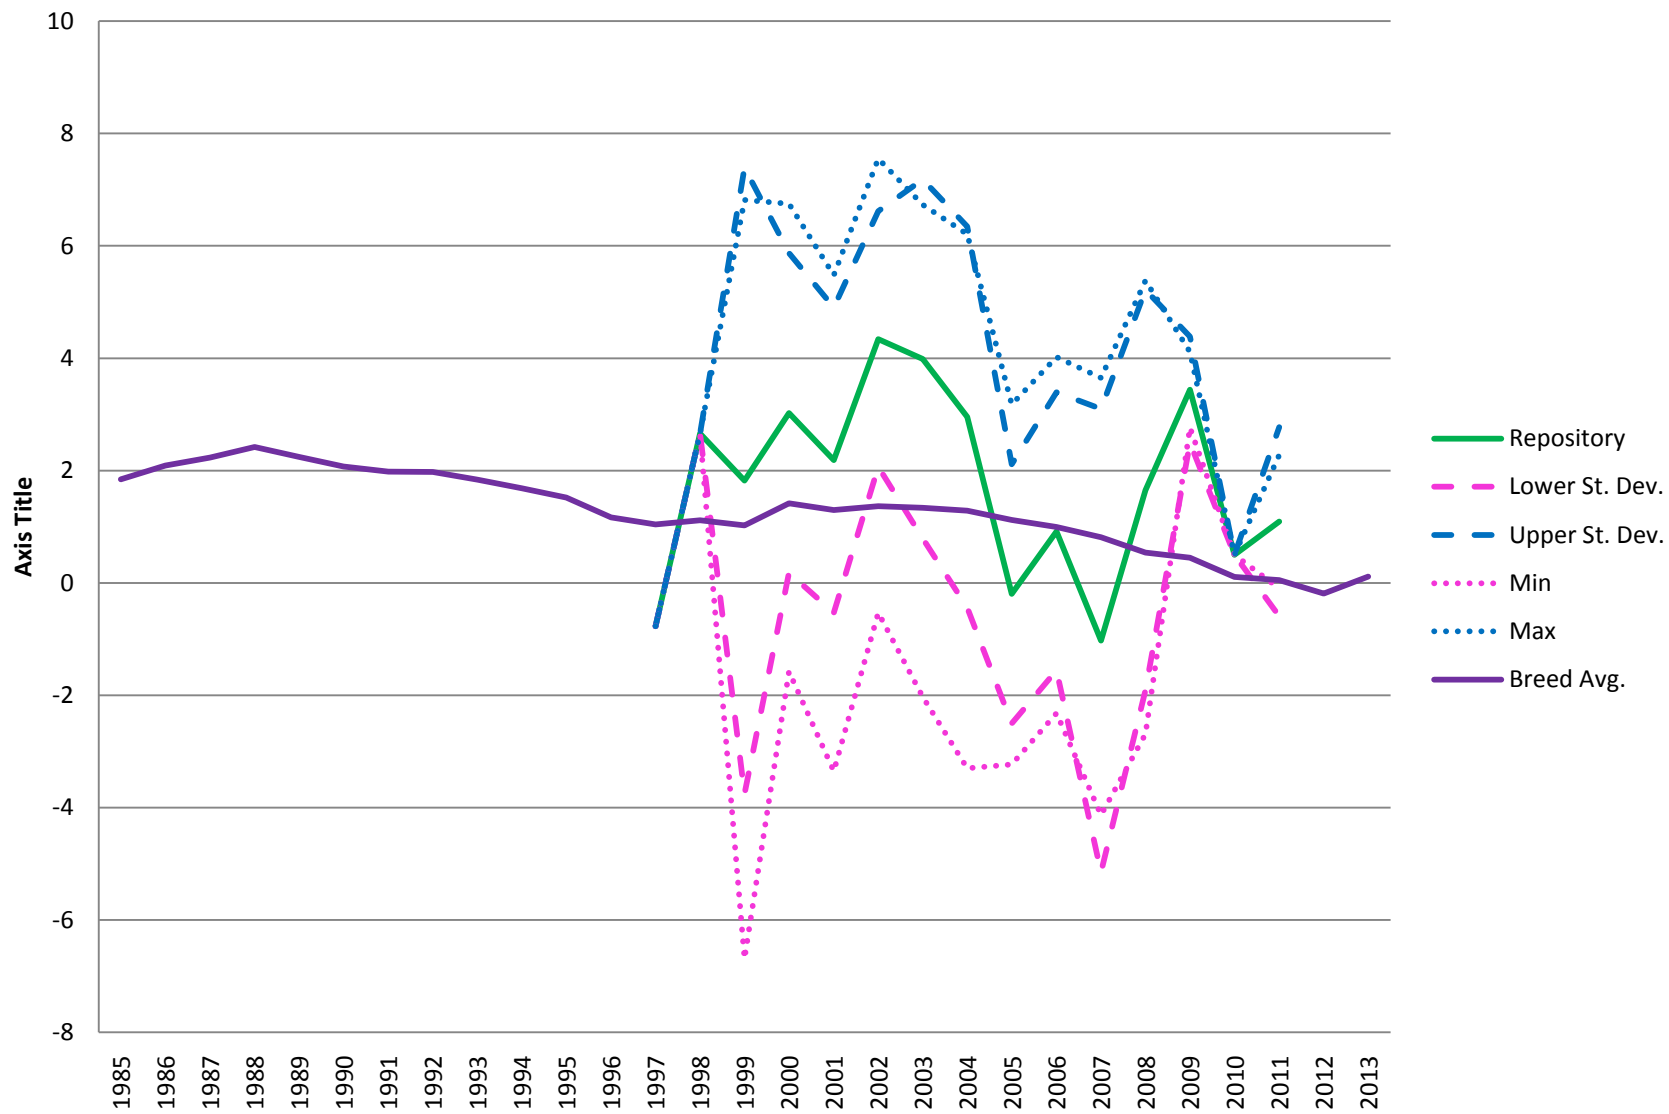

Yorkshire: Number of Repository Boars by Birth Year

Number Born Alive: Breed & Repository Average, Standard Deviation, Minimum & Maximum EPD for Yorkshire

Number Weaned: Breed & Repository Average, Standard Deviation, Minimum & Maximum EPD for Yorkshire

21-Day Litter Weight: Breed & Repository Average, Standard Deviation, Minimum & Maximum EPD for Yorkshire

Backfat: Breed & Repository Average, Standard Deviation, Minimum & Maximum EPD for Yorkshire

Days to 250 lbs.: Breed & Repository Average, Standard Deviation, Minimum & Maximum EPD for Yorkshire

Pounds of Lean: Breed & Repository Average, Standard Deviation, Minimum & Maximum EPD for Yorkshire