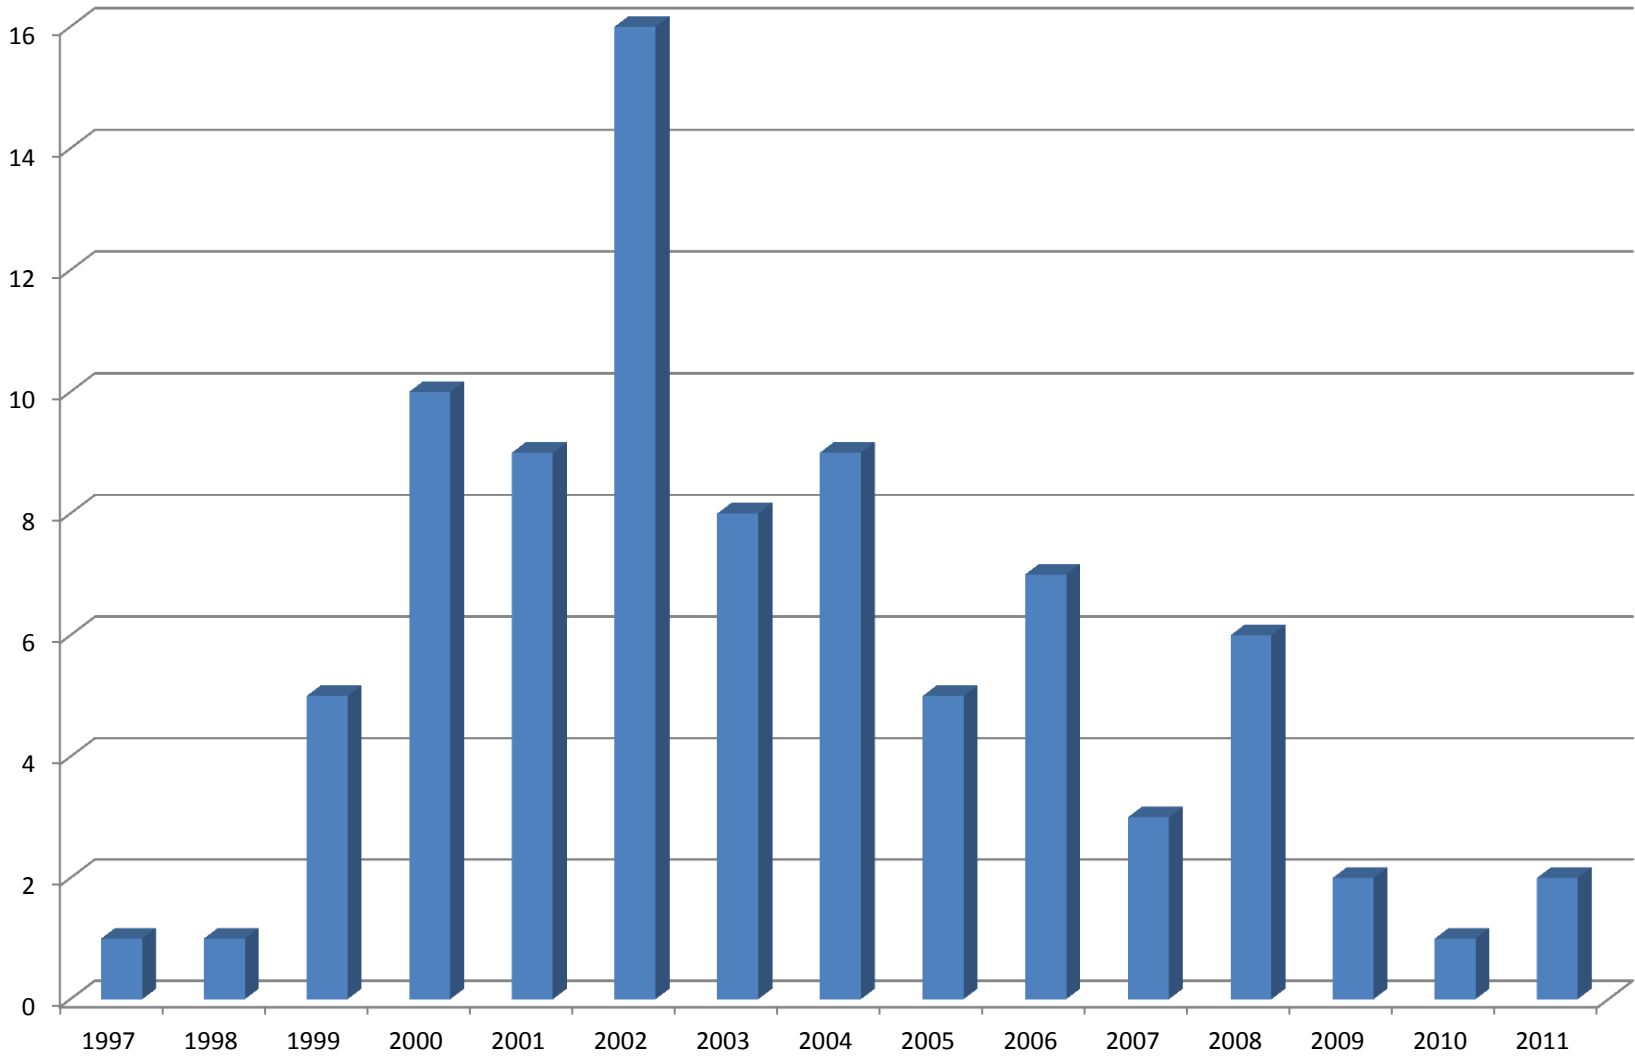

Yorkshire: Number of Repository Boars by Birth Year

Number Born Alive: Breed & Repository Average, Standard Deviation, Minimum & Maximum EPD for Yorkshire

Number Weaned: Breed & Repository Average, Standard Deviation, Minimum & Maximum EPD for Yorkshire

21-Day Litter Weight: Breed & Repository Average, Standard Deviation, Minimum & Maximum EPD for Yorkshire

Backfat: Breed & Repository Average, Standard Deviation, Minimum & Maximum EPD for Yorkshire

Days to 250 lbs.: Breed & Repository Average, Standard Deviation, Minimum & Maximum EPD for Yorkshire

Pounds of Lean: Breed & Repository Average, Standard Deviation, Minimum & Maximum EPD for Yorkshire