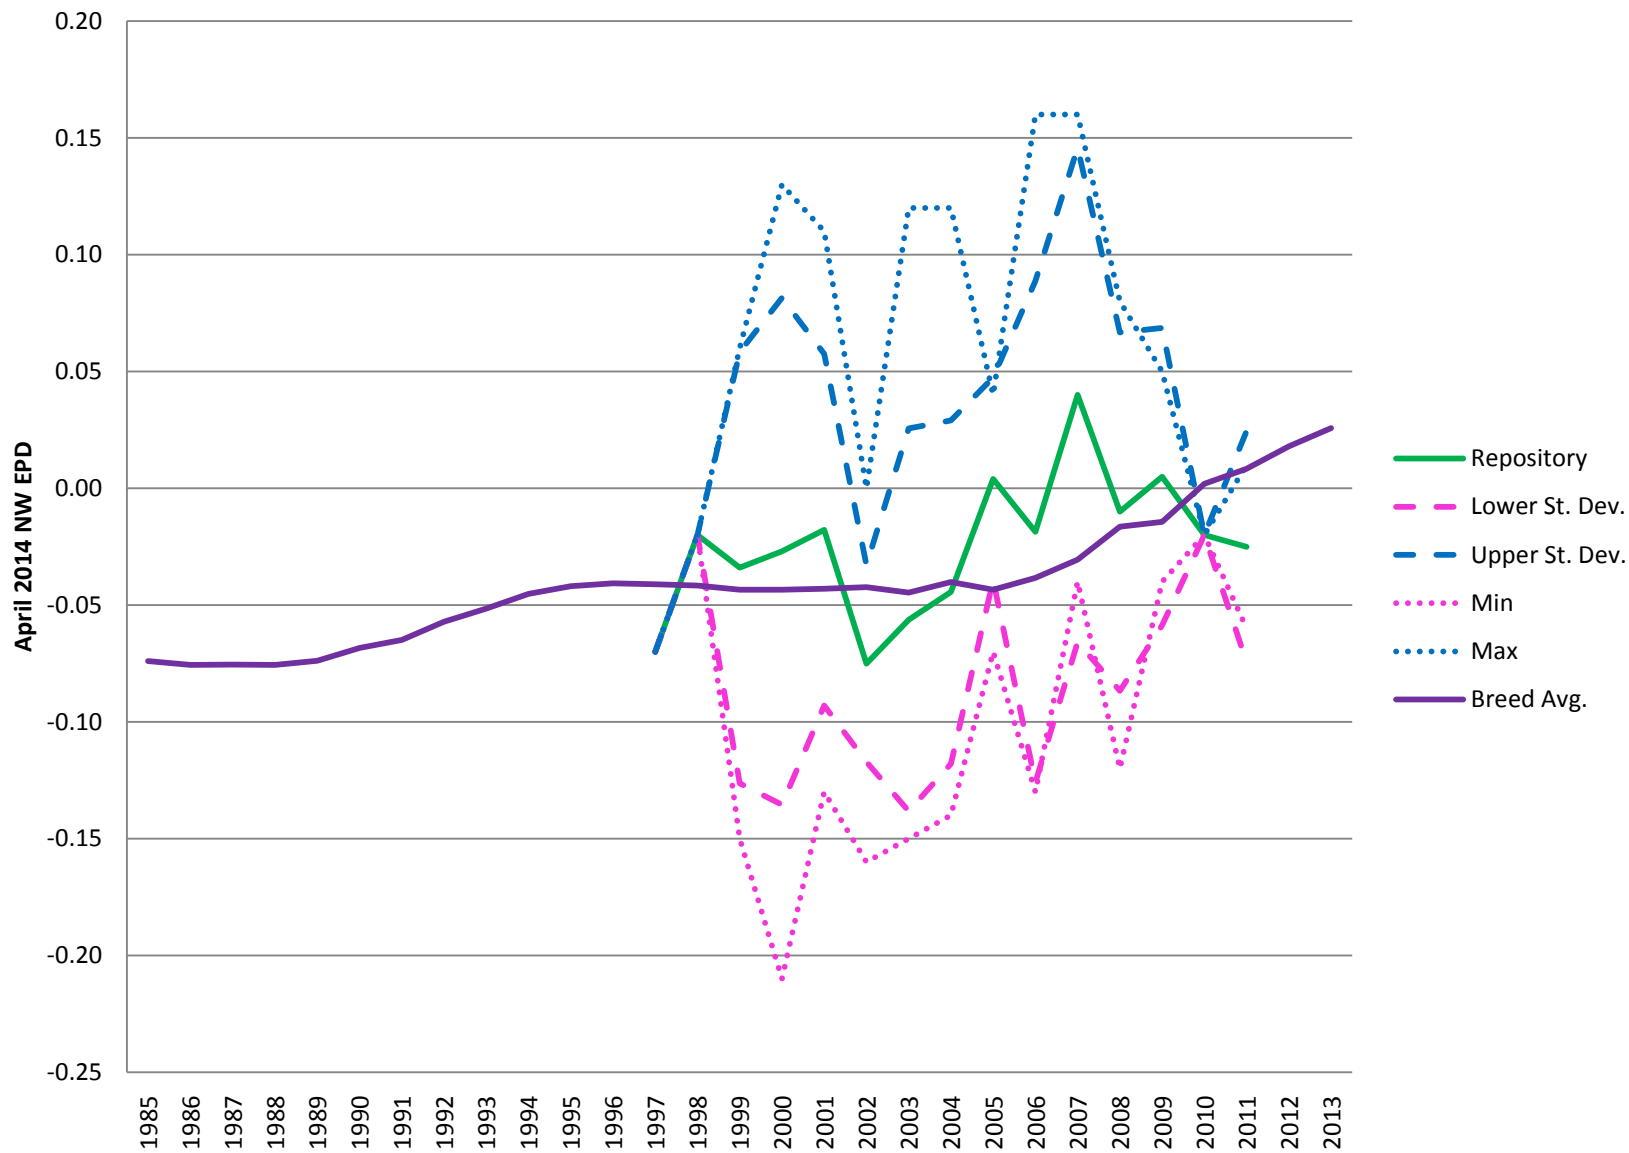

Yorkshire: Number of Repository Boars by Birth Year

Number Born Alive: Breed & Repository Average, Standard Deviation, Minimum & Maximum EPD for Yorkshire

Number Weaned: Breed & Repository Average, Standard Deviation, Minimum & Maximum EPD for Yorkshire

21-Day Litter Weight: Breed & Repository Average, Standard Deviation, Minimum & Maximum EPD for Yorkshire

Backfat: Breed & Repository Average, Standard Deviation, Minimum & Maximum EPD for Yorkshire

Days to 250 lbs.: Breed & Repository Average, Standard Deviation, Minimum & Maximum EPD for Yorkshire

Pounds of Lean: Breed & Repository Average, Standard Deviation, Minimum & Maximum EPD for Yorkshire